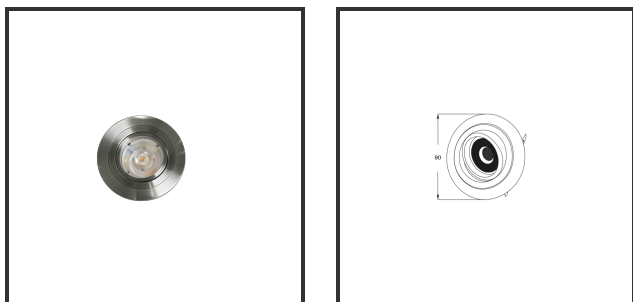

MIRA ROUND GY

Aluminium

Cut Out Dimensions	Ø80	Material Housing	Aluminium
Dimensions	Ø92x80	Mounting Type	Recessed
Color	Aluminium	Recess Depth	80

Reference : 000003930

Product Description

There are two types of MIRA, square or round in design. Both are available with leaf springs or with gyproc springs for easy mounting. Available with a GU10 fitting. The light source lies a little deeper in the fixture to prevent glare. Available in aluminium, RAL9005 or RAL9016. Dimensions round: Ø 90mm diameter. Dimensions square: Ø 90x88x88, recessed: Ø82-84mm.