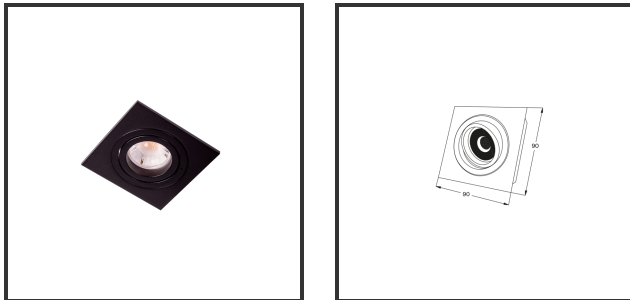

# MIRA SQUARE GY

9005

Cut Out Dimensions	90x90	Material Housing	Aluminium
Dimensions	88x88x80	Mounting Type	Recessed
Color	RAL9005	Recess Depth	80

Reference : 000003934

## Product Description

There are two types of MIRA, square or round in design. Both are available with leaf springs or with gyproc springs for easy mounting. Available with a GU10 fitting. The light source lies a little deeper in the fixture to prevent glare. Available in aluminium, RAL9005 or RAL9016. Dimensions round: Ø 90mm diameter. Dimensions square: Ø 90x88x88, recessed: Ø82-84mm.