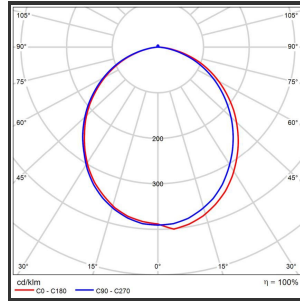

FLO ROUND 180

3000K/CRI80 on/off 9005

Beamangle	120	IP	IP54
CIE Flux Codes	49 78 95 100 100	Input current	350mA
CRI	80	Color	RAL9005
Colour Deviation (SDCM)	3 sdcM	Led type	SMD
Colour Temperature	3000K	Lumen Maintenance	L80B10 bij 50.000
Max. connected Load	12W	Lumen/W	135lm/W
Connected Voltage	220-240V	Luminous flux of luminaire	1200lm
Dim	No	Material Housing	Diecast aluminium
Dimensions	Ø180x38,5	Material Lens/Reflector/Diffusor	PMMA
Energy Efficiency Class	D	Mounting Type	Plafond
Forward Voltage	18-30V	PF	0,9
Frequency	50-60Hz	Protection Class	I
IK	07	UGR	24

Product Description

FLO ROUND is the surface-mounted version of the FL product range. This surface-mounted downlight has a sleek modern look and fits tightly against the ceiling or wall. The frosted diffuser provides an even light distribution with a 120° beam. The FLO is widely applicable from residential (kitchen, hallway, attic,...) to office lighting (corridors, toilets, stands,...). Available in four types: 180 (Dimensions: Ø180x14), 240 (Dimensions: Ø240x20), 300 (Dimensions: Ø300x14) and 600 (Dimensions: Ø600x14). Available in 3000K or 4000K. Standard on/off. Dimmable in dali, dali push, triac and 1-10V. This panel is available in RAL9005 and RAL9016.