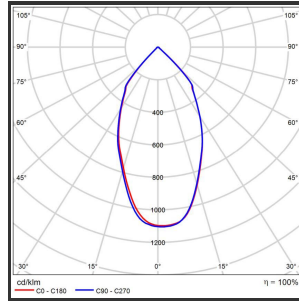

BOLD 10

3000K/CRI80 on/off 9005

Beamangle	60°	IP	IP54
CIE Flux Codes	83 96 99 100 100	Input current	250mA
CRI	90	Color	RAL9005
Colour Deviation (SDCM)	3 sdc	Led type	COB
Colour Temperature	3000K	Lumen Maintenance	L80B10 bij 50.000
Max. connected Load	10W	Lumen/W	135lm/W
Connected Voltage	220-240V	Luminous flux of luminaire	1000lm
Dim	No	Material Housing	Aluminium
Dimensions	Ø90x100	Material Lens/Reflector/Diffusor	Glass
Energy Efficiency Class	D	Mounting Type	Plafond
Forward Voltage	25V	PF	0,9
Frequency	50-60Hz	UGR	<19
IK	02	Weight	400g