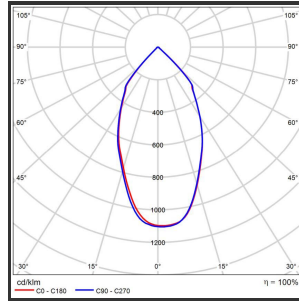

BOLD 10

3000K/CRI80 on/off 9016

Beamangle	60°	IP	IP54
CIE Flux Codes	83 96 99 100 100	Input current	250mA
CRI	90	Color	RAL9016
Colour Deviation (SDCM)	3 sdcM	Led type	COB
Colour Temperature	3000K	Lumen Maintenance	L80B10 bij 50.000
Max. connected Load	10W	Lumen/W	135lm/W
Connected Voltage	220-240V	Luminous flux of luminaire	1000lm
Dim	No	Material Housing	Aluminium
Dimensions	Ø90x100	Material Lens/Reflector/Diffusor	Glass
Energy Efficiency Class	D	Mounting Type	Plafond
Forward Voltage	25V	PF	0,9
Frequency	50-60Hz	UGR	<19
IK	02	Weight	400g