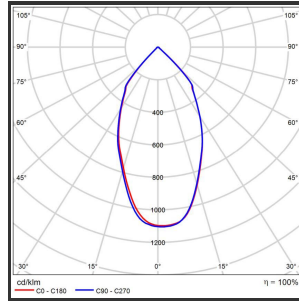

BOLD 25

3000K/CRI80 on/off 9005

Beamangle	60°	IP	IP54
CIE Flux Codes	85 99 100 100 100	Input current	600mA
CRI	90	Color	RAL9005
Colour Deviation (SDCM)	3 sdcM	Led type	COB
Colour Temperature	3000K	Lumen Maintenance	L80B10 bij 50.000
Max. connected Load	25W	Lumen/W	135lm/W
Connected Voltage	220-240V	Luminous flux of luminaire	2500lm
Dim	No	Material Housing	Aluminium
Dimensions	Ø110x120	Material Lens/Reflector/Diffusor	Glass
Energy Efficiency Class	D	Mounting Type	Plafond
Forward Voltage	30-40V	PF	0,9
Frequency	50-60Hz	Protection Class	I
IK	02	UGR	<19
		Weight	800g