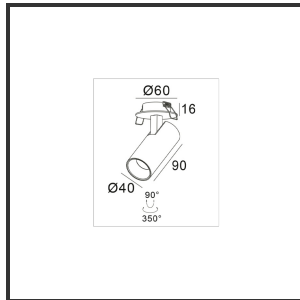

# WINK

9005 9010 3000K/CRI90 50° triac

|                         |                  |                                  |                   |
|-------------------------|------------------|----------------------------------|-------------------|
| Beamangle               | 50°              | Input current                    | 350mA             |
| CIE Flux Codes          | 78 96 99 100 100 | IP                               | IP33              |
| Colour Deviation (SDCM) | 3 sdcM           | Color                            | RAL9005           |
| Colour Temperature      | 3000K            | Color 2                          | RAL9005           |
| Max. connected Load     | 7W               | Led type                         | SMD               |
| Connected Voltage       | 220-240V         | Lumen Maintenance                | L80B10 bij 50.000 |
| CRI                     | 90               | Lumen/W                          | 135lm/W           |
| Cut Out Dimensions      | Ø45-50           | Luminous flux of luminaire       | 700lm             |
| Dim                     | Triac            | Material Housing                 | Aluminium         |
| Dimensions              | Ø40x90           | Material Lens/Reflector/Diffusor | PC                |
| Energy Efficiency Class | D                | Mounting Type                    | Recessed          |
| Forward Voltage         | 18V              | PF                               | 0,9               |
| Frequency               | 50-60Hz          | UGR                              | <19               |
| IK                      | 05               | Weight                           | 300g              |