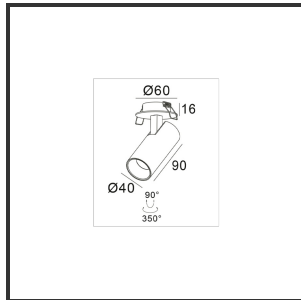

WINK

9005 Chroom 3000K/CRI90 50° on/off

Beamangle	50°	Input current	350mA
CIE Flux Codes	78 96 99 100 100	IP	IP33
Colour Deviation (SDCM)	3 sdcM	Color	RAL9005
Colour Temperature	3000K	Color 2	Chrome
Max. connected Load	7W	Led type	SMD
Connected Voltage	220-240V	Lumen Maintenance	L80B10 bij 50.000
CRI	90	Lumen/W	135lm/W
Cut Out Dimensions	Ø45-50	Luminous flux of luminaire	700lm
Dim		Material Housing	Aluminium
Dimensions	Ø40x90	Material Lens/Reflector/Diffusor	PC
Energy Efficiency Class	D	Mounting Type	Recessed
Forward Voltage	18V	PF	0,9
Frequency	50-60Hz	UGR	<19
IK	05	Weight	300g

Reference : 000004566

Product Description

Spot lighting with character. Personalise the Wink by choosing a specific colour for the inner ring and outer ring, 576 variations to make your interior shine. The body is available in RAL9005 & RAL9010, the inner ring is available in 9005, 9010, Gold, Silver, Chrome and Chrome Black. The multitude of colours makes this LED spotlight suitable for any type of space where subtlety and design are paramount. Dimensions: Ø40x90. Choose your favourite beam angle (15°, 24°, 38° or 50°) and accentuate the space for an architectural touch. Available in 27000K, 3000K and 4000K. Standard in on/off, dimmable possible in dali, triac or 1-10V. Wide range of applications in spaces where accent lighting and design are paramount. From residential to office lighting.