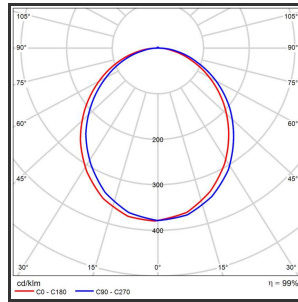

FLEXLINE 2835 120 IP55

4000K/CRI80

CIE Flux Codes	49 80 95 99 100	Dimensions	5000x10x3
Colour Deviation (SDCM)	3 sdcM	IP	55
Colour Temperature	4000K	Leds/m	120
Max. connected Load	9,6W/m	Led type	SMD
Connected Voltage	24V	Lumen Maintenance	L80B10 bij 50.000
CRI	80	Lumen/W	100lm/W
		Luminous flux of luminaire	940lm/m

Reference : 000017329

Product Description

With 120 LEDs per metre, Flexline 2835 120 provides an even light distribution. Very widely applicable, due to the interesting light emission. Cut the LED strip every 5cm to provide full lengths with an even light distribution. Choose 2700K, 3000K or 4000K for the right light experience. Available in IP33 or IP55.