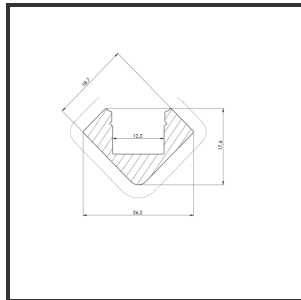

ALU45 2m

Aluminium

Dimensions	2000x18,6x18,6	Material Housing	Aluminium
Color	Aluminium	Mounting Type	Ceiling

Reference : 000001817

Product Description

Corner profile very suitable for corner mounting due to its ingenious design. Easy and quick installation due to compact design and fastening clips. Profile made of anodised aluminium. Thermal and mechanical protection of LED strips. This profile is suitable for single LED strips. Dimensions: 2000x18.67x18.6. Optional: Mounting clips, end caps & RAL colour.