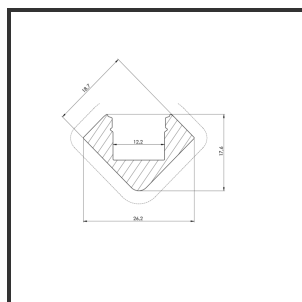

# ALU45 2m

9005

Dimensions	2000x18,6x18,6	Material Housing	Aluminium
Color	Aluminium	Mounting Type	Plafond

Reference : 000001818

## Product Description

Corner profile very suitable for corner mounting due to its ingenious design. Easy and quick installation due to compact design and fastening clips. Profile made of anodised aluminium. Thermal and mechanical protection of LED strips. This profile is suitable for single LED strips. Dimensions: 2000x18.67x18.6. Optional: Mounting clips, end caps & RAL colour.