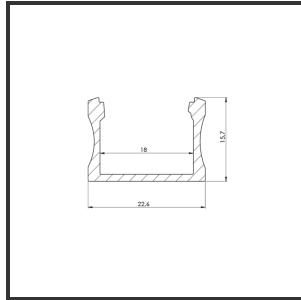

ALU15 DOUBLE 2m

Aluminium

Dimensions	2000x22,6x15	Material Housing	Aluminium
Color	Aluminium	Mounting Type	Ceiling

Reference : 000001793

Product Description

Rectangular construction profile very suitable for indoor applications. The profile's sleek appearance and optimum light emission make it very widely applicable. Easy and quick installation thanks to the compact design and mounting brackets. Because the LED strip is further away from the diffuser, there is an even light radiation. The light dots are therefore less visible. Profile made of anodised aluminium. Thermal and mechanical protection of LED strips. This profile is suitable for double LED strips and LED modules. Dimensions: 2000x22.6x15mm. Optional: Mounting clips, end caps, connectors & RAL colour. Diffuser as end cap is available in 30° and 60°.