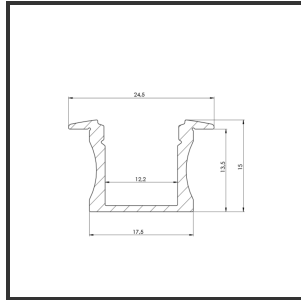

# ALUIN15 2m

Aluminium

Cut Out Dimensions	2002x19	Material Housing	Aluminium
Dimensions	2000x17,5x15	Mounting Type	Recessed
Color	Aluminium	Recess Depth	17

Reference : 000001861

## Product Description

Rectangular recessed profile very suitable for indoor applications. The profile's sleek appearance and optimum light emission make it very widely applicable. Easy and quick installation thanks to the compact design and mounting brackets. Because the LED strip is further away from the diffuser, there is an even light radiation. The light dots are therefore less visible. Profile made of anodised aluminium. Thermal and mechanical protection of LED strips. This profile is suitable for single LED strips and LED modules. Available as recessed and surface mounted profile. Dimensions: 2000x17.5x15mm. Optional: Mounting clips, end caps, connectors & RAL colour. Diffuser as end cap is available in 30° and 60°.