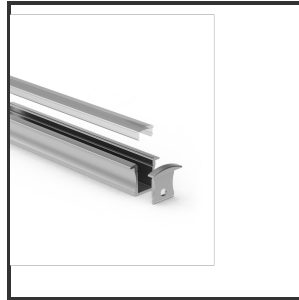

# ALUIN15 2m

Aluminium

Cut Out Dimensions	2002x19	Material Housing	Aluminium
Dimensions	2000x17,5x15	Mounting Type	Recessed
Color	Aluminium	Recess Depth	17

Reference : 000001861

## Product Description

Rectangular recessed profile very suitable for indoor applications. The profile's sleek appearance and optimum light emission make it very widely applicable. Easy and quick installation thanks to the compact design and mounting brackets. Because the LED strip is further away from the diffuser, there is an even light radiation. The light dots are therefore less visible. Profile made of anodised aluminium. Thermal and mechanical protection of LED strips. This profile is suitable for single LED strips and LED modules. Available as recessed and surface mounted profile. Dimensions: 2000x17.5x15mm. Optional: Mounting clips, end caps, connectors & RAL colour. Diffuser as end cap is available in 30° and 60°.