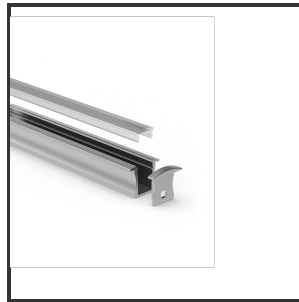

ALUIN15 3m

Aluminium

Cut Out Dimensions	3002x19	Material Housing	Aluminium
Dimensions	3000x17,5x15	Mounting Type	Recessed
Color	Aluminium	Recess Depth	17

Reference : 000001868

Product Description

Rectangular recessed profile very suitable for indoor applications. The profile's sleek appearance and optimum light emission make it very widely applicable. Easy and quick installation thanks to the compact design and mounting brackets. Because the LED strip is further away from the diffuser, there is an even light radiation. The light dots are therefore less visible. Profile made of anodised aluminium. Thermal and mechanical protection of LED strips. This profile is suitable for single LED strips and LED modules. Available as recessed and surface mounted profile. Dimensions: 3000x17.5x15mm. Optional: Mounting clips, end caps, connectors & RAL colour. Diffuser as end cap is available in 30° and 60°.