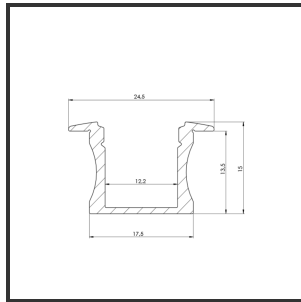

ALUIN15 3m

Aluminium

Cut Out Dimensions	3002x19	Material Housing	Aluminium
Dimensions	3000x17,5x15	Mounting Type	Recessed
Color	Aluminium	Recess Depth	17

Reference : 000001868

Product Description

Rectangular recessed profile very suitable for indoor applications. The profile's sleek appearance and optimum light emission make it very widely applicable. Easy and quick installation thanks to the compact design and mounting brackets. Because the LED strip is further away from the diffuser, there is an even light radiation. The light dots are therefore less visible. Profile made of anodised aluminium. Thermal and mechanical protection of LED strips. This profile is suitable for single LED strips and LED modules. Available as recessed and surface mounted profile. Dimensions: 3000x17.5x15mm. Optional: Mounting clips, end caps, connectors & RAL colour. Diffuser as end cap is available in 30° and 60°.