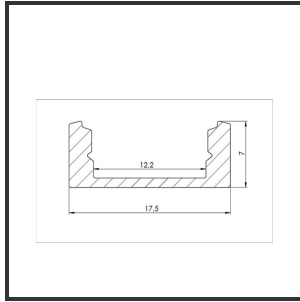

ALU MICRO 2m

9005

Dimensions	2000x17,5x7	Material Housing	Aluminium
Color	Aluminium	Mounting Type	Plafond

Reference : 000001737

Product Description

Rectangular construction profile very suitable for indoor applications with compact space. The profile can be used very widely due to its sleek appearance and optimum light emission. Easy and quick installation due to the compact design and mounting brackets. Profile made of anodised aluminium. Thermal and mechanical protection of LED strips. This profile is suitable for rigid and single LED strips. Dimensions: 2000x7x17.5mm. Optional: Mounting clips, end caps, connectors & RAL colour.