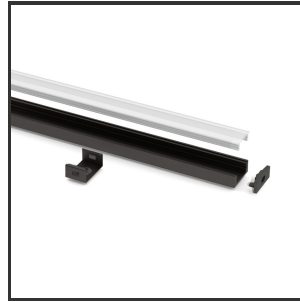

ALU MICRO 2m

9005

Dimensions	2000x17,5x7	Material Housing	Aluminium
Color	Aluminium	Mounting Type	Plafond

Reference : 000001737

Product Description

Rectangular construction profile very suitable for indoor applications with compact space. The profile can be used very widely due to its sleek appearance and optimum light emission. Easy and quick installation due to the compact design and mounting brackets. Profile made of anodised aluminium. Thermal and mechanical protection of LED strips. This profile is suitable for rigid and single LED strips. Dimensions: 2000x7x17.5mm. Optional: Mounting clips, end caps, connectors & RAL colour.