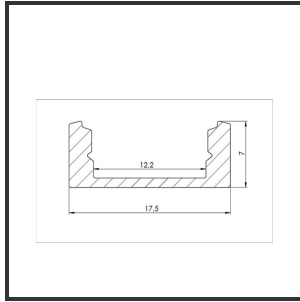

ALU MICRO 3m

9005

Dimensions	3000x17,5x7	Material Housing	Aluminium
Color	Aluminium	Mounting Type	Plafond

Reference : 000001742

Product Description

Rectangular construction profile very suitable for indoor applications with compact space. The profile can be used very widely due to its sleek appearance and optimum light emission. Easy and quick installation due to the compact design and mounting brackets. Profile made of anodised aluminium. Thermal and mechanical protection of LED strips. This profile is suitable for rigid and single LED strips. Dimensions: 3000x7x17.5mm. Optional: Mounting clips, end caps, connectors & RAL colour.