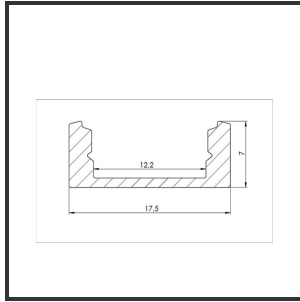

ALU MICRO 3m

9016

Dimensions	3000x17,5x7	Material Housing	Aluminium
Color	Aluminium	Mounting Type	Plafond

Reference : 000001744

Product Description

Rectangular construction profile very suitable for indoor applications with compact space. The profile can be used very widely due to its sleek appearance and optimum light emission. Easy and quick installation due to the compact design and mounting brackets. Profile made of anodised aluminium. Thermal and mechanical protection of LED strips. This profile is suitable for rigid and single LED strips. Dimensions: 3000x7x17.5mm. Optional: Mounting clips, end caps, connectors & RAL colour.