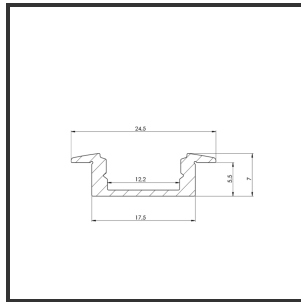

ALUIN MICRO 2m

Aluminium

Cut Out Dimensions	2002x19	Material Housing	Aluminium
Dimensions	2000x17,5x7	Mounting Type	Recessed
Color	Aluminium	Recess Depth	7mm

Reference : 000001841

Product Description

Rectangular recessed profile very suitable for indoor applications with compact space. The profile can be used very widely due to its sleek appearance and optimum light emission. Easy and quick installation due to the compact design and mounting brackets. Profile made of anodised aluminium. Thermal and mechanical protection of LED strips. This profile is suitable for rigid and single LED strips. Dimensions: 2000x17.5x7mm. Optional: Mounting clips, end caps, connectors & RAL colour.