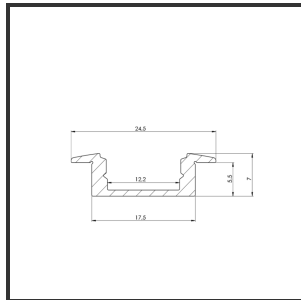

# ALUIN MICRO 3m

Aluminium

Cut Out Dimensions	3002x19	Material Housing	Aluminium
Dimensions	3000x17,5x7	Mounting Type	Recessed
Color	Aluminium	Recess Depth	7mm

Reference : 000001845

## Product Description

Rectangular recessed profile very suitable for indoor applications with compact space. The profile can be used very widely due to its sleek appearance and optimum light emission. Easy and quick installation due to the compact design and mounting brackets. Profile made of anodised aluminium. Thermal and mechanical protection of LED strips. This profile is suitable for rigid and single LED strips. Dimensions: 3000x17.5x7mm. Optional: Mounting clips, end caps, connectors & RAL colour.