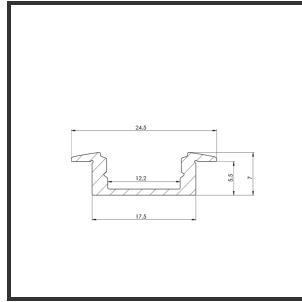

ALUIN MICRO 3m

9005

Cut Out Dimensions	3002x19	Material Housing	Aluminium
Dimensions	3000x17,5x7	Mounting Type	Inbouw
Color	RAL9005	Recess Depth	7mm

Reference : 000001846

Product Description

Rectangular recessed profile very suitable for indoor applications with compact space. The profile can be used very widely due to its sleek appearance and optimum light emission. Easy and quick installation due to the compact design and mounting brackets. Profile made of anodised aluminium. Thermal and mechanical protection of LED strips. This profile is suitable for rigid and single LED strips. Dimensions: 3000x17.5x7mm. Optional: Mounting clips, end caps, connectors & RAL colour.