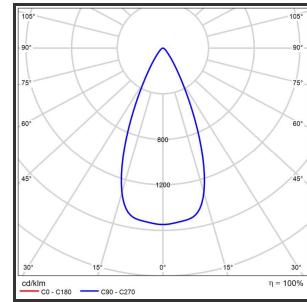

OCULI

9005 9016 3000K/CRI80 45° triac

Beamangle	45°	IK	02
CIE Flux Codes	96 99 100 100 100	Input current	350mA
Colour Deviation (SDCM)	3 sdcM	IP	IP33
Colour Temperature	3000K	Color	RAL9005
Max. connected Load	5W	Color 2	RAL9016
Connected Voltage	220-240V	Led type	SMD
CRI	>90	Lumen Maintenance	L80B10 bij 50.000
Dim	Triac	Lumen/W	135lm/W
Dimensions	228x54x70	Luminous flux of luminaire	500lm
ENEC	Ja	Material Housing	Aluminium
Energy Efficiency Class	D	Material Lens/Reflector/Diffusor	PMMA
Forward Voltage	15V	Mounting Type	Ceiling
Frequency	50-60Hz	PF	0,9
Glow Wire Test	650°C	Protection Class	I
		UGR	<25