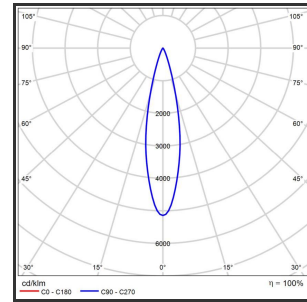

OCULI

9005 9016 4000K/CRI80 25° triac

Beamangle	25°	IK	02
CIE Flux Codes	96 99 100 100 100	Input current	350mA
Colour Deviation (SDCM)	3 sdcM	IP	IP33
Colour Temperature	4000K	Color	RAL9005
Max. connected Load	5W	Color 2	RAL9016
Connected Voltage	220-240V	Led type	SMD
CRI	>90	Lumen Maintenance	L80B10 bij 50.000
Dim	Triac	Lumen/W	135lm/W
Dimensions	228x54x70	Luminous flux of luminaire	500lm
ENEC	Ja	Material Housing	Aluminium
Energy Efficiency Class	D	Material Lens/Reflector/Diffusor	PMMA
Forward Voltage	15V	Mounting Type	Ceiling
Frequency	50-60Hz	PF	0,9
Glow Wire Test	650°C	Protection Class	I
		UGR	<25