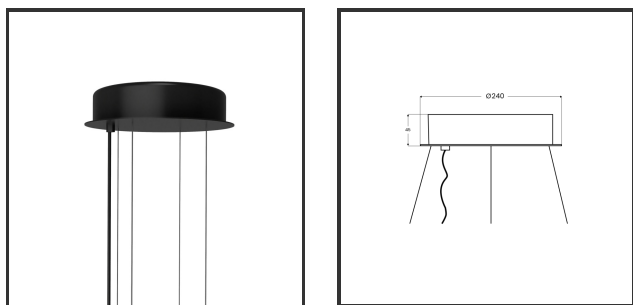

ROSETTE 3 RING Ø240 + KABEL

9005 5 aders 2 meter

Dimensions	Ø240x45	Material Housing	Aluminium
Color	RAL9005	Mounting Type	Plafond
		Suspension Length	2m

Product Description

Reference : 000024835