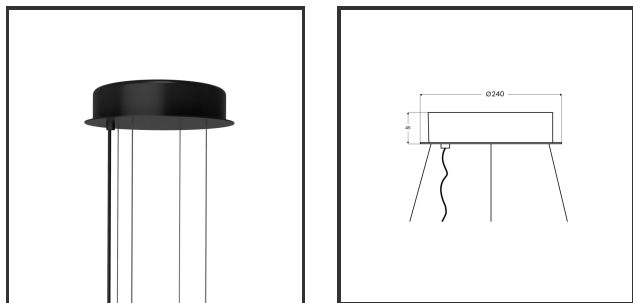

ROSETTE 3 RING Ø240 + KABEL

9005 5 aders 6meter

Dimensions	Ø240x45	Material Housing	Aluminium
Color	RAL9005	Mounting Type	Plafond
		Suspension Length	6m

Product Description

Reference : 000024837