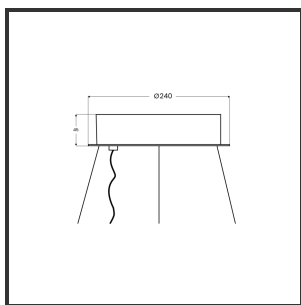

ROSETTE 3 RING Ø240 + KABEL

9016 5 aders 2 meter

Dimensions	Ø240x45	Material Housing	Aluminium
Color	RAL9016	Mounting Type	Plafond
		Suspension Length	2m

Product Description

Reference : 000024839