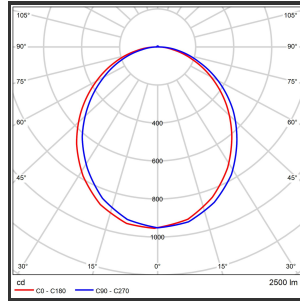

MAMBA STRIBE 120 PENDEL

3000K/CRI90 Casambi 9005 9005

Aantal suspensiekabels	2	IP	IP33
Beamangle	120	Input current	700mA
CIE Flux Codes	49 80 95 99 100	Color	RAL9005
CRI	90	Color 2	RAL9005
Colour Deviation (SDCM)	3 sdcM	Led type	SMD
Colour Temperature	3000K	Lumen Maintenance	L80B10 bij 50.000
Max. connected Load	25W	Lumen/W	135lm/W
Connected Voltage	220-240V	Luminous flux of luminaire	2500lm
Dim	Casambi	Material Housing	Aluminium
Dimensions	Ø42x1590	Material Lens/Reflector/Diffusor	PMMA
Energy Efficiency Class	D	Mounting Type	Pendel
Forward Voltage	31,5V	PF	0,98
Frequency	50-60Hz	Protection Class	II
IK	07	Suspension Length	1,5m
		UGR	<23

Product Description

The Mamba also combines the most Lednlux recognizable roundings found elsewhere within our range. Together with a subtle look and straightforwardness. A clever piece of design work that is best expressed as a statement piece in the midst of everyone's interior. What the mamba is mainly about are the modular magnetic coupling modules implemented in each component. By combining this with a 48V system and the latest LED technologies, we were able to keep the power supply so low that a slim design did not present any development problems. Due to the dynamics between the magnetic coupling modules, all components can be rotated 360° around its axis as well as individually rotated 180° horizontally, allowing the end to become the beginning. Configuring a mamba fixture is done entirely and only at your request. From a sleek fixture above your dining table to a composition that results in virtually endless combination possibilities.