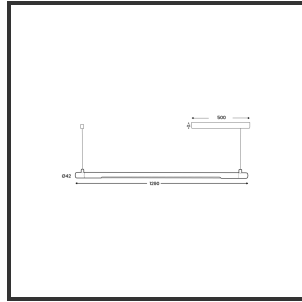

MAMBA STRIBE 120 PENDEL

3000K/CRI90 Casambi 9005 9005

Aantal suspensiekabels	2	IP	IP33
Beamangle	120	Input current	700mA
CIE Flux Codes	49 80 95 99 100	Color	RAL9005
CRI	90	Color 2	RAL9005
Colour Deviation (SDCM)	3 sdcM	Led type	SMD
Colour Temperature	3000K	Lumen Maintenance	L80B10 bij 50.000
Max. connected Load	25W	Lumen/W	135lm/W
Connected Voltage	220-240V	Luminous flux of luminaire	2500lm
Dim	Casambi	Material Housing	Aluminium
Dimensions	Ø42x1590	Material Lens/Reflector/Diffusor	PMMA
Energy Efficiency Class	D	Mounting Type	Pendel
Forward Voltage	31,5V	PF	0,98
Frequency	50-60Hz	Protection Class	II
IK	07	Suspension Length	1,5m
		UGR	<23

Product Description

The Mamba also combines the most Lednlux recognizable roundings found elsewhere within our range. Together with a subtle look and straightforwardness. A clever piece of design work that is best expressed as a statement piece in the midst of everyone's interior. What the mamba is mainly about are the modular magnetic coupling modules implemented in each component. By combining this with a 48V system and the latest LED technologies, we were able to keep the power supply so low that a slim design did not present any development problems. Due to the dynamics between the magnetic coupling modules, all components can be rotated 360° around its axis as well as individually rotated 180° horizontally, allowing the end to become the beginning. Configuring a mamba fixture is done entirely and only at your request. From a sleek fixture above your dining table to a composition that results in virtually endless combination possibilities.