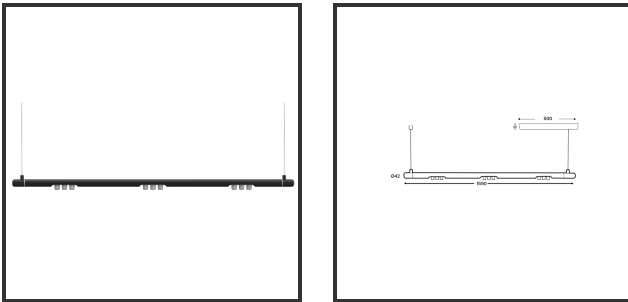

MAMBA KUPS 150 PENDEL

9005 9016 2700K/CRI90 45° Dali

Beamangle	45°	IP	IP33
CIE Flux Codes	92 98 100 100 100	Color	RAL9005
Colour Deviation (SDCM)	3 sdcM	Color 2	RAL9016
Colour Temperature	2700K	Led type	SMD
Max. connected Load	3x3W	Lumen Maintenance	L80B10 bij 50.000
Connected Voltage	220-240V	Lumen/W	135lm/W
CRI	90	Luminous flux of luminaire	900lm
Dim	Dali	Material Housing	Aluminium
Dimensions	Ø42x1590	Material Lens/Reflector/Diffusor	PMMA
Energy Efficiency Class	D	Mounting Type	Suspension
Forward Voltage	27V	PF	0,98
Frequency	50-60Hz	Protection Class	II
IK	07	Suspension Length	1,5m
Input current	350mA	UGR	16
		Weight	4kg

Reference : 000028820

Product Description

The Mamba also combines the most Lednlux recognizable roundings found elsewhere within our range. Together with a subtle look and straightforwardness. A clever piece of design work that is best expressed as a statement piece in the midst of everyone's interior. What the mamba is mainly about are the modular magnetic coupling modules implemented in each component. By combining this with a 48V system and the latest LED technologies, we were able to keep the power supply so low that a slim design did not present any development problems. Due to the dynamics between the magnetic coupling modules, all components can be rotated 360° around its axis as well as individually rotated 180° horizontally, allowing the end to become the beginning. Configuring a mamba fixture is done entirely and only at your request. From a sleek fixture above your dining table to a composition that results in virtually endless combination possibilities.