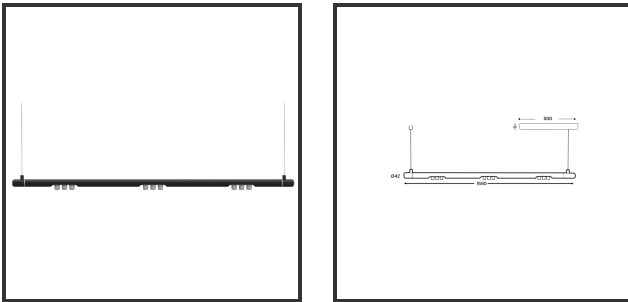

MAMBA KUPS 150 PENDEL

9005 9016 4000K/CRI90 25° Dali

Beamangle	25°	IP	IP33
CIE Flux Codes	92 98 100 100 100	Color	RAL9005
Colour Deviation (SDCM)	3 sdcM	Color 2	RAL9016
Colour Temperature	4000K	Led type	SMD
Max. connected Load	3x3W	Lumen Maintenance	L80B10 bij 50.000
Connected Voltage	220-240V	Lumen/W	135lm/W
CRI	90	Luminous flux of luminaire	900lm
Dim	Dali	Material Housing	Aluminium
Dimensions	Ø42x1590	Material Lens/Reflector/Diffusor	PMMA
Energy Efficiency Class	D	Mounting Type	Suspension
Forward Voltage	27V	PF	0,98
Frequency	50-60Hz	Protection Class	II
IK	07	Suspension Length	1,5m
Input current	350mA	UGR	16
		Weight	4kg

Reference : 000028843

Product Description

The Mamba also combines the most Lednlux recognizable roundings found elsewhere within our range. Together with a subtle look and straightforwardness. A clever piece of design work that is best expressed as a statement piece in the midst of everyone's interior. What the mamba is mainly about are the modular magnetic coupling modules implemented in each component. By combining this with a 48V system and the latest LED technologies, we were able to keep the power supply so low that a slim design did not present any development problems. Due to the dynamics between the magnetic coupling modules, all components can be rotated 360° around its axis as well as individually rotated 180° horizontally, allowing the end to become the beginning. Configuring a mamba fixture is done entirely and only at your request. From a sleek fixture above your dining table to a composition that results in virtually endless combination possibilities.