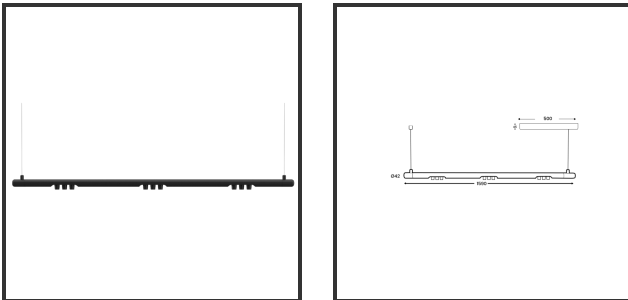

MAMBA KUPS 150 PENDEL

9005 9005 2700K/CRI90 45° Dali

Beamangle	45°	IP	IP33
CIE Flux Codes	92 98 100 100 100	Color	RAL9005
Colour Deviation (SDCM)	3 sdcn	Color 2	RAL9005
Colour Temperature	2700K	Led type	SMD
Max. connected Load	3x3W	Lumen Maintenance	L80B10 bij 50.000
Connected Voltage	220-240V	Lumen/W	135lm/W
CRI	90	Luminous flux of luminaire	900lm
Dim	Dali	Material Housing	Aluminium
Dimensions	Ø42x1590	Material Lens/Reflector/Diffusor	PMMA
Energy Efficiency Class	D	Mounting Type	Suspension
Forward Voltage	27V	PF	0,98
Frequency	50-60Hz	Protection Class	II
IK	07	Suspension Length	1,5m
Input current	350mA	UGR	16
		Weight	4kg

Reference : 000028856

Product Description

The Mamba also combines the most Lednlux recognizable roundings found elsewhere within our range. Together with a subtle look and straightforwardness. A clever piece of design work that is best expressed as a statement piece in the midst of everyone's interior. What the mamba is mainly about are the modular magnetic coupling modules implemented in each component. By combining this with a 48V system and the latest LED technologies, we were able to keep the power supply so low that a slim design did not present any development problems. Due to the dynamics between the magnetic coupling modules, all components can be rotated 360° around its axis as well as individually rotated 180° horizontally, allowing the end to become the beginning. Configuring a mamba fixture is done entirely and only at your request. From a sleek fixture above your dining table to a composition that results in virtually endless combination possibilities.