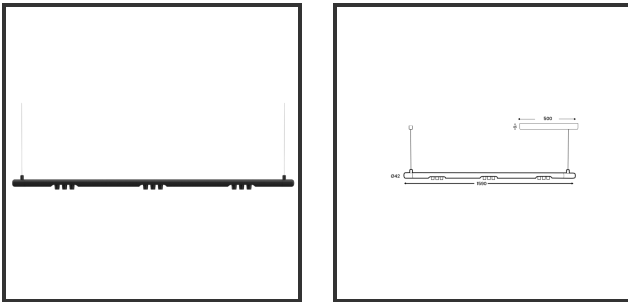

MAMBA KUPS 150 PENDEL

9005 9005 2700K/CRI90 15° Casambi

Beamangle	15°	IP	IP33
CIE Flux Codes	92 98 100 100 100	Color	RAL9005
Colour Deviation (SDCM)	3 sdcM	Color 2	RAL9005
Colour Temperature	2700K	Led type	SMD
Max. connected Load	3x3W	Lumen Maintenance	L80B10 bij 50.000
Connected Voltage	220-240V	Lumen/W	135lm/W
CRI	90	Luminous flux of luminaire	900lm
Dim	Casambi	Material Housing	Aluminium
Dimensions	Ø42x1590	Material Lens/Reflector/Diffusor	PMMA
Energy Efficiency Class	D	Mounting Type	Suspension
Forward Voltage	27V	PF	0,98
Frequency	50-60Hz	Protection Class	II
IK	07	Suspension Length	1,5m
Input current	350mA	UGR	16
		Weight	4kg

Reference : 000028860

Product Description

The Mamba also combines the most Lednlux recognizable roundings found elsewhere within our range. Together with a subtle look and straightforwardness. A clever piece of design work that is best expressed as a statement piece in the midst of everyone's interior. What the mamba is mainly about are the modular magnetic coupling modules implemented in each component. By combining this with a 48V system and the latest LED technologies, we were able to keep the power supply so low that a slim design did not present any development problems. Due to the dynamics between the magnetic coupling modules, all components can be rotated 360° around its axis as well as individually rotated 180° horizontally, allowing the end to become the beginning. Configuring a mamba fixture is done entirely and only at your request. From a sleek fixture above your dining table to a composition that results in virtually endless combination possibilities.