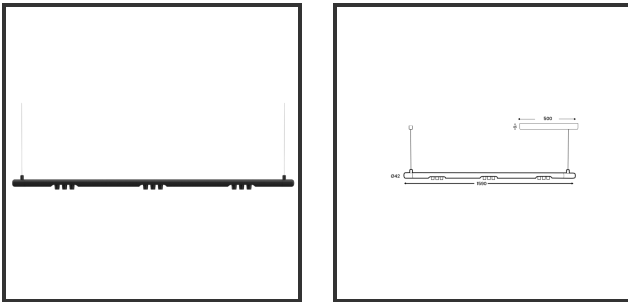

MAMBA KUPS 150 PENDEL

9005 9005 4000K/CRI90 45° Casambi

Beamangle	45°	IP	IP33
CIE Flux Codes	92 98 100 100 100	Color	RAL9005
Colour Deviation (SDCM)	3 sdcn	Color 2	RAL9005
Colour Temperature	4000K	Led type	SMD
Max. connected Load	3x3W	Lumen Maintenance	L80B10 bij 50.000
Connected Voltage	220-240V	Lumen/W	135lm/W
CRI	90	Luminous flux of luminaire	900lm
Dim	Casambi	Material Housing	Aluminium
Dimensions	Ø42x1590	Material Lens/Reflector/Diffusor	PMMA
Energy Efficiency Class	D	Mounting Type	Suspension
Forward Voltage	27V	PF	0,98
Frequency	50-60Hz	Protection Class	II
IK	07	Suspension Length	1,5m
Input current	350mA	UGR	16
		Weight	4kg

Reference : 000028886

Product Description

The Mamba also combines the most Lednlux recognizable roundings found elsewhere within our range. Together with a subtle look and straightforwardness. A clever piece of design work that is best expressed as a statement piece in the midst of everyone's interior. What the mamba is mainly about are the modular magnetic coupling modules implemented in each component. By combining this with a 48V system and the latest LED technologies, we were able to keep the power supply so low that a slim design did not present any development problems. Due to the dynamics between the magnetic coupling modules, all components can be rotated 360° around its axis as well as individually rotated 180° horizontally, allowing the end to become the beginning. Configuring a mamba fixture is done entirely and only at your request. From a sleek fixture above your dining table to a composition that results in virtually endless combination possibilities.