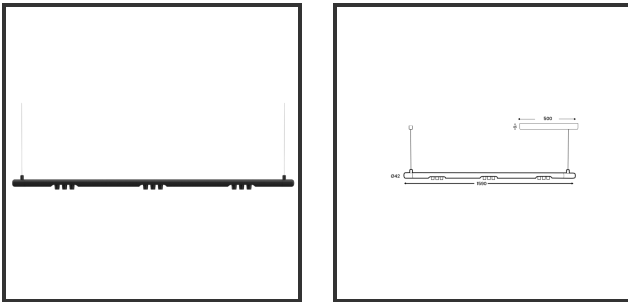

# MAMBA KUPS 150 PENDEL

9010 9016 2700K/CRI90 45° Casambi

Beamangle	45°	IP	IP33
CIE Flux Codes	92 98 100 100 100	Color	RAL9010
Colour Deviation (SDCM)	3 sdcM	Color 2	RAL9016
Colour Temperature	2700K	Led type	SMD
Max. connected Load	3x3W	Lumen Maintenance	L80B10 bij 50.000
Connected Voltage	220-240V	Lumen/W	135lm/W
CRI	90	Luminous flux of luminaire	900lm
Dim	Casambi	Material Housing	Aluminium
Dimensions	Ø42x1590	Material Lens/Reflector/Diffusor	PMMA
Energy Efficiency Class	D	Mounting Type	Suspension
Forward Voltage	27V	PF	0,98
Frequency	50-60Hz	Protection Class	II
IK	07	Suspension Length	1,5m
Input current	350mA	UGR	16
		Weight	4kg

## Product Description

The Mamba also combines the most Lednlux recognizable roundings found elsewhere within our range. Together with a subtle look and straightforwardness. A clever piece of design work that is best expressed as a statement piece in the midst of everyone's interior. What the mamba is mainly about are the modular magnetic coupling modules implemented in each component. By combining this with a 48V system and the latest LED technologies, we were able to keep the power supply so low that a slim design did not present any development problems. Due to the dynamics between the magnetic coupling modules, all components can be rotated 360° around its axis as well as individually rotated 180° horizontally, allowing the end to become the beginning. Configuring a mamba fixture is done entirely and only at your request. From a sleek fixture above your dining table to a composition that results in virtually endless combination possibilities.