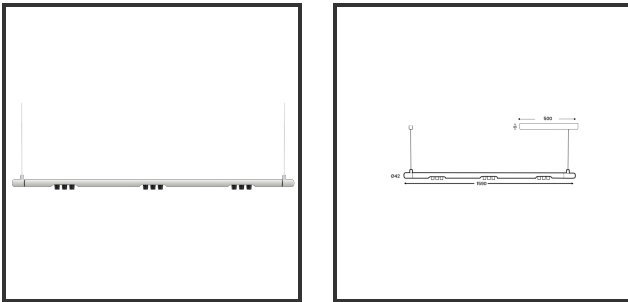

MAMBA KUPS 150 PENDEL

9010 9005 4000K/CRI90 15° Casambi

Beamangle	15°	IP	IP33
CIE Flux Codes	92 98 100 100 100	Color	RAL9010
Colour Deviation (SDCM)	3 sdcn	Color 2	RAL9005
Colour Temperature	4000K	Led type	SMD
Max. connected Load	3x3W	Lumen Maintenance	L80B10 bij 50.000
Connected Voltage	220-240V	Lumen/W	135lm/W
CRI	90	Luminous flux of luminaire	900lm
Dim	Casambi	Material Housing	Aluminium
Dimensions	Ø42x1590	Material Lens/Reflector/Diffusor	PMMA
Energy Efficiency Class	D	Mounting Type	Suspension
Forward Voltage	27V	PF	0,98
Frequency	50-60Hz	Protection Class	II
IK	07	Suspension Length	1,5m
Input current	350mA	UGR	16
		Weight	4kg

Reference : 000028992

Product Description

The Mamba also combines the most Lednlux recognizable roundings found elsewhere within our range. Together with a subtle look and straightforwardness. A clever piece of design work that is best expressed as a statement piece in the midst of everyone's interior. What the mamba is mainly about are the modular magnetic coupling modules implemented in each component. By combining this with a 48V system and the latest LED technologies, we were able to keep the power supply so low that a slim design did not present any development problems. Due to the dynamics between the magnetic coupling modules, all components can be rotated 360° around its axis as well as individually rotated 180° horizontally, allowing the end to become the beginning. Configuring a mamba fixture is done entirely and only at your request. From a sleek fixture above your dining table to a composition that results in virtually endless combination possibilities.