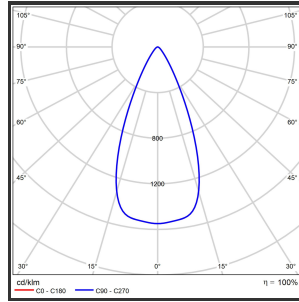

# MAMBA KUPS 120 PENDEL

4000K/CRI90 Dali push 9010 Goud 45°

Aantal suspensiekabels	2	IP	IP33
Beamangle	45°	Input current	350mA
CIE Flux Codes	92 98 100 100 100	Color	RAL9010
CRI	90	Color 2	Gold
Colour Deviation (SDCM)	3 sdcM	Led type	SMD
Colour Temperature	4000K	Lumen Maintenance	L80B10 bij 50.000
Max. connected Load	2x3W	Lumen/W	135lm/W
Connected Voltage	220-240V	Luminous flux of luminaire	600lm
Dim	Dali push	Material Housing	Aluminium
Dimensions	Ø42x1290	Material Lens/Reflector/Diffusor	PMMA
Energy Efficiency Class	D	Mounting Type	Pendel
Forward Voltage	18V	PF	0,98
Frequency	50-60Hz	Protection Class	II
IK	07	Suspension Length	1,5m
		UGR	16