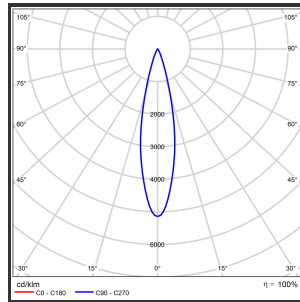

# MAMBA KUPS 150 PENDEL

3000K/CRI90 Dali 9005 Copper 25°

Aantal suspensiekabels	2	Input current	350mA
Beamangle	25°	Color	RAL9005
CIE Flux Codes	92 98 100 100 100	Color 2	Copper
CRI	90	Led type	SMD
Colour Deviation (SDCM)	3 sdcM	Lumen Maintenance	L80B10 bij 50.000
Colour Temperature	3000K	Lumen/W	135lm/W
Max. connected Load	3x3W	Luminous flux of luminaire	900lm
Connected Voltage	220-240V	Material Housing	Aluminium
Dim	Dali	Material Lens/Reflector/Diffusor	PMMA
Dimensions	Ø42x1590	Mounting Type	Pendel
Energy Efficiency Class	D	PF	0,98
Forward Voltage	27V	Protection Class	II
Frequency	50-60Hz	Suspension Length	1,5m
IK	07	UGR	16
IP	IP33	Weight	4kg