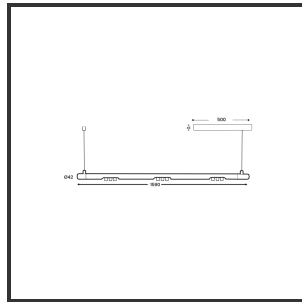

# MAMBA KUPS 150 PENDEL

3000K/CRI90 Dali 9005 Copper 25°

Aantal suspensiekabels	2	Input current	350mA
Beamangle	25°	Color	RAL9005
CIE Flux Codes	92 98 100 100 100	Color 2	Copper
CRI	90	Led type	SMD
Colour Deviation (SDCM)	3 sdcM	Lumen Maintenance	L80B10 bij 50.000
Colour Temperature	3000K	Lumen/W	135lm/W
Max. connected Load	3x3W	Luminous flux of luminaire	900lm
Connected Voltage	220-240V	Material Housing	Aluminium
Dim	Dali	Material Lens/Reflector/Diffusor	PMMA
Dimensions	Ø42x1590	Mounting Type	Pendel
Energy Efficiency Class	D	PF	0,98
Forward Voltage	27V	Protection Class	II
Frequency	50-60Hz	Suspension Length	1,5m
IK	07	UGR	16
IP	IP33	Weight	4kg

## Product Description

The Mamba also combines the most Lednlux recognizable roundings found elsewhere within our range. Together with a subtle look and straightforwardness. A clever piece of design work that is best expressed as a statement piece in the midst of everyone's interior. What the mamba is mainly about are the modular magnetic coupling modules implemented in each component. By combining this with a 48V system and the latest LED technologies, we were able to keep the power supply so low that a slim design did not present any development problems. Due to the dynamics between the magnetic coupling modules, all components can be rotated 360° around its axis as well as individually rotated 180° horizontally, allowing the end to become the beginning. Configuring a mamba fixture is done entirely and only at your request. From a sleek fixture above your dining table to a composition that results in virtually endless combination possibilities.