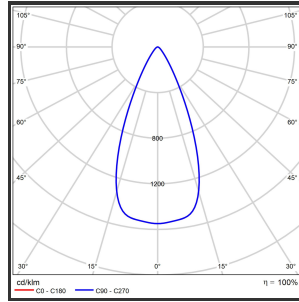

MAMBA KUPS 150 PENDEL

3000K/CRI90 Dali 9005 Copper 45°

Aantal suspensiekabels	2	Input current	350mA
Beamangle	45°	Color	RAL9005
CIE Flux Codes	92 98 100 100 100	Color 2	Copper
CRI	90	Led type	SMD
Colour Deviation (SDCM)	3 sdcM	Lumen Maintenance	L80B10 bij 50.000
Colour Temperature	3000K	Lumen/W	135lm/W
Max. connected Load	3x3W	Luminous flux of luminaire	900lm
Connected Voltage	220-240V	Material Housing	Aluminium
Dim	Dali	Material Lens/Reflector/Diffusor	PMMA
Dimensions	Ø42x1590	Mounting Type	Pendel
Energy Efficiency Class	D	PF	0,98
Forward Voltage	27V	Protection Class	II
Frequency	50-60Hz	Suspension Length	1,5m
IK	07	UGR	16
IP	IP33	Weight	4kg