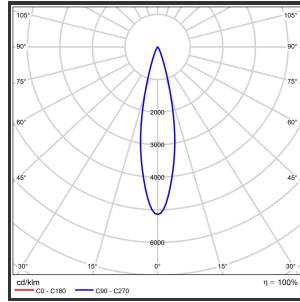

# MAMBA KUPS 150 PENDEL

4000K/CRI90 Dali 9010 Copper 15°

Aantal suspensiekabels	2	Input current	350mA
Beamangle	15°	Color	RAL9010
CIE Flux Codes	92 98 100 100 100	Color 2	Copper
CRI	90	Led type	SMD
Colour Deviation (SDCM)	3 sdcM	Lumen Maintenance	L80B10 bij 50.000
Colour Temperature	4000K	Lumen/W	135lm/W
Max. connected Load	3x3W	Luminous flux of luminaire	900lm
Connected Voltage	220-240V	Material Housing	Aluminium
Dim	Dali	Material Lens/Reflector/Diffusor	PMMA
Dimensions	Ø42x1590	Mounting Type	Pendel
Energy Efficiency Class	D	PF	0,98
Forward Voltage	27V	Protection Class	II
Frequency	50-60Hz	Suspension Length	1,5m
IK	07	UGR	16
IP	IP33	Weight	4kg