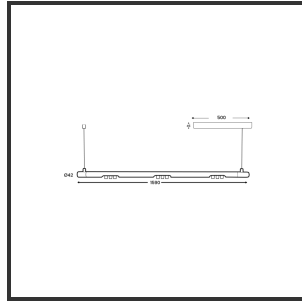

# MAMBA KUPS 150 PENDEL

4000K/CRI90 Dali 9010 Copper 15°

Aantal suspensiekabels	2	Input current	350mA
Beamangle	15°	Color	RAL9010
CIE Flux Codes	92 98 100 100 100	Color 2	Copper
CRI	90	Led type	SMD
Colour Deviation (SDCM)	3 sdcM	Lumen Maintenance	L80B10 bij 50.000
Colour Temperature	4000K	Lumen/W	135lm/W
Max. connected Load	3x3W	Luminous flux of luminaire	900lm
Connected Voltage	220-240V	Material Housing	Aluminium
Dim	Dali	Material Lens/Reflector/Diffusor	PMMA
Dimensions	Ø42x1590	Mounting Type	Pendel
Energy Efficiency Class	D	PF	0,98
Forward Voltage	27V	Protection Class	II
Frequency	50-60Hz	Suspension Length	1,5m
IK	07	UGR	16
IP	IP33	Weight	4kg

## Product Description

The Mamba also combines the most Lednlux recognizable roundings found elsewhere within our range. Together with a subtle look and straightforwardness. A clever piece of design work that is best expressed as a statement piece in the midst of everyone's interior. What the mamba is mainly about are the modular magnetic coupling modules implemented in each component. By combining this with a 48V system and the latest LED technologies, we were able to keep the power supply so low that a slim design did not present any development problems. Due to the dynamics between the magnetic coupling modules, all components can be rotated 360° around its axis as well as individually rotated 180° horizontally, allowing the end to become the beginning. Configuring a mamba fixture is done entirely and only at your request. From a sleek fixture above your dining table to a composition that results in virtually endless combination possibilities.