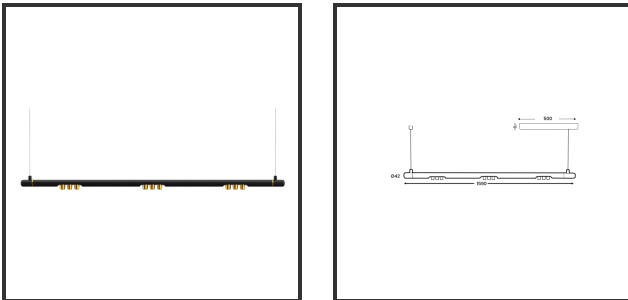

# MAMBA KUPS 150 PENDEL

9005 Goud 4000K/CRI90 25° Dali push

Beamangle	25°	IP	IP33
CIE Flux Codes	92 98 100 100 100	Color	RAL9005
Colour Deviation (SDCM)	3 sdcM	Color 2	Gold
Colour Temperature	4000K	Led type	SMD
Max. connected Load	3x3W	Lumen Maintenance	L80B10 bij 50.000
Connected Voltage	220-240V	Lumen/W	135lm/W
CRI	90	Luminous flux of luminaire	900lm
Dim	Dali push	Material Housing	Aluminium
Dimensions	Ø42x1590	Material Lens/Reflector/Diffusor	PMMA
Energy Efficiency Class	D	Mounting Type	Suspension
Forward Voltage	27V	PF	0,98
Frequency	50-60Hz	Protection Class	II
IK	07	Suspension Length	1,5m
Input current	350mA	UGR	16
		Weight	4kg

## Product Description

The Mamba also combines the most Lednlux recognizable roundings found elsewhere within our range. Together with a subtle look and straightforwardness. A clever piece of design work that is best expressed as a statement piece in the midst of everyone's interior. What the mamba is mainly about are the modular magnetic coupling modules implemented in each component. By combining this with a 48V system and the latest LED technologies, we were able to keep the power supply so low that a slim design did not present any development problems. Due to the dynamics between the magnetic coupling modules, all components can be rotated 360° around its axis as well as individually rotated 180° horizontally, allowing the end to become the beginning. Configuring a mamba fixture is done entirely and only at your request. From a sleek fixture above your dining table to a composition that results in virtually endless combination possibilities.