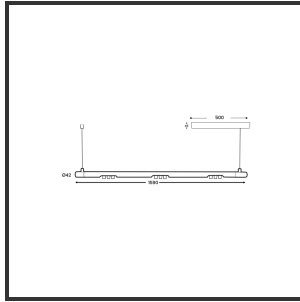

# MAMBA KUPS 150 PENDEL

4000K/CRI90 Dali 9010 Goud 25°

Aantal suspensiekabels	2	Input current	350mA
Beamangle	25°	Color	RAL9010
CIE Flux Codes	92 98 100 100 100	Color 2	Gold
CRI	90	Led type	SMD
Colour Deviation (SDCM)	3 sdcM	Lumen Maintenance	L80B10 bij 50.000
Colour Temperature	4000K	Lumen/W	135lm/W
Max. connected Load	3x3W	Luminous flux of luminaire	900lm
Connected Voltage	220-240V	Material Housing	Aluminium
Dim	Dali	Material Lens/Reflector/Diffusor	PMMA
Dimensions	Ø42x1590	Mounting Type	Pendel
Energy Efficiency Class	D	PF	0,98
Forward Voltage	27V	Protection Class	II
Frequency	50-60Hz	Suspension Length	1,5m
IK	07	UGR	16
IP	IP33	Weight	4kg

## Product Description

The Mamba also combines the most Lednlux recognizable roundings found elsewhere within our range. Together with a subtle look and straightforwardness. A clever piece of design work that is best expressed as a statement piece in the midst of everyone's interior. What the mamba is mainly about are the modular magnetic coupling modules implemented in each component. By combining this with a 48V system and the latest LED technologies, we were able to keep the power supply so low that a slim design did not present any development problems. Due to the dynamics between the magnetic coupling modules, all components can be rotated 360° around its axis as well as individually rotated 180° horizontally, allowing the end to become the beginning. Configuring a mamba fixture is done entirely and only at your request. From a sleek fixture above your dining table to a composition that results in virtually endless combination possibilities.