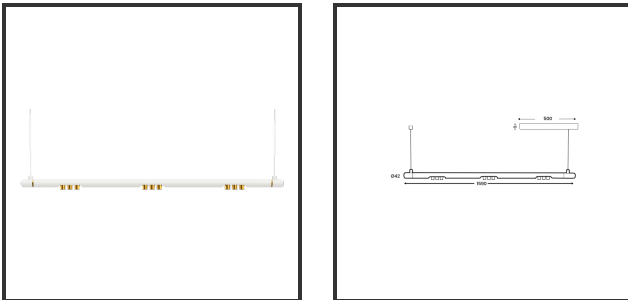

# MAMBA KUPS 150 PENDEL

9010 Goud 4000K/CRI90 45° Dali push

Beamangle	45°	IP	IP33
CIE Flux Codes	92 98 100 100 100	Color	RAL9010
Colour Deviation (SDCM)	3 sdcn	Color 2	Gold
Colour Temperature	4000K	Led type	SMD
Max. connected Load	3x3W	Lumen Maintenance	L80B10 bij 50.000
Connected Voltage	220-240V	Lumen/W	135lm/W
CRI	90	Luminous flux of luminaire	900lm
Dim	Dali push	Material Housing	Aluminium
Dimensions	Ø42x1590	Material Lens/Reflector/Diffusor	PMMA
Energy Efficiency Class	D	Mounting Type	Suspension
Forward Voltage	27V	PF	0,98
Frequency	50-60Hz	Protection Class	II
IK	07	Suspension Length	1,5m
Input current	350mA	UGR	16
		Weight	4kg

## Product Description

The Mamba also combines the most Lednlux recognizable roundings found elsewhere within our range. Together with a subtle look and straightforwardness. A clever piece of design work that is best expressed as a statement piece in the midst of everyone's interior. What the mamba is mainly about are the modular magnetic coupling modules implemented in each component. By combining this with a 48V system and the latest LED technologies, we were able to keep the power supply so low that a slim design did not present any development problems. Due to the dynamics between the magnetic coupling modules, all components can be rotated 360° around its axis as well as individually rotated 180° horizontally, allowing the end to become the beginning. Configuring a mamba fixture is done entirely and only at your request. From a sleek fixture above your dining table to a composition that results in virtually endless combination possibilities.