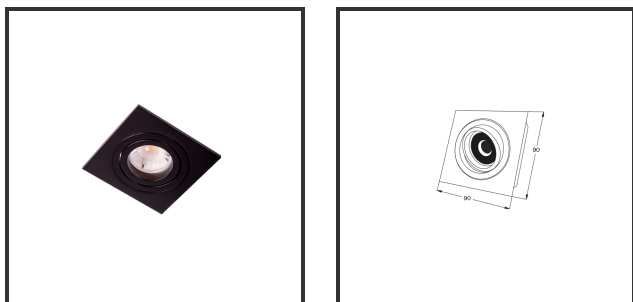

MIRA SQUARE

9005

Cut Out Dimensions	Ø80	Material Housing	Aluminium
Dimensions	92x92x30	Mounting Type	Recessed
Color	RAL9005	Recess Depth	35mm

Reference : 000003931

Product Description

There are two types of MIRA, square or round in design. Both are available with leaf springs or with gyproc springs for easy mounting. Available with a GU10 fitting. The light source lies a little deeper in the fixture to prevent glare. Available in aluminium, RAL9005 or RAL9016. Dimensions round: Ø 90mm diameter. Dimensions square: Ø 90x88x88, recessed: Ø82-84mm.