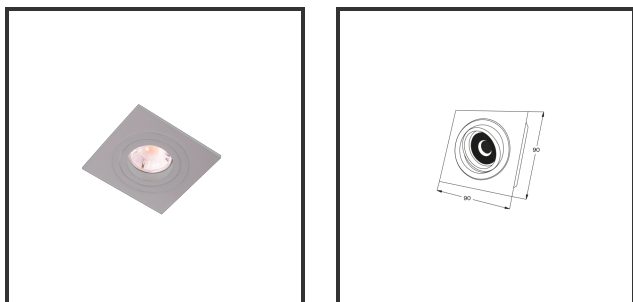

# MIRA SQUARE

Aluminium

Cut Out Dimensions	Ø80	Material Housing	Aluminium
Dimensions	92x92x30	Mounting Type	Recessed
Color	Aluminium	Recess Depth	35mm

Reference : 000003933

## Product Description

There are two types of MIRA, square or round in design. Both are available with leaf springs or with gyproc springs for easy mounting. Available with a GU10 fitting. The light source lies a little deeper in the fixture to prevent glare. Available in aluminium, RAL9005 or RAL9016. Dimensions round: Ø 90mm diameter. Dimensions square: Ø 90x88x88, recessed: Ø82-84mm.