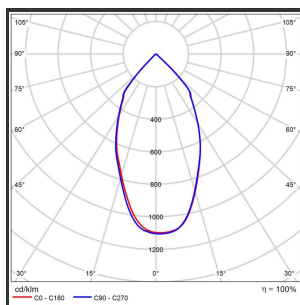

BOLD 10

3000K/CRI80 on/off 9005

Beamangle	60°	IP	IP54
CIE Flux Codes	83 96 99 100 100	Input current	250mA
CRI	90	Color	RAL9005
Colour Deviation (SDCM)	3 sdcM	Led type	COB
Colour Temperature	3000K	Lumen Maintenance	L80B10 bij 50.000
Max. connected Load	10W	Lumen/W	135lm/W
Connected Voltage	220-240V	Luminous flux of luminaire	1000lm
Dim	No	Material Housing	Aluminium
Dimensions	Ø90x100	Material Lens/Reflector/Diffusor	Glass
Energy Efficiency Class	D	Mounting Type	Plafond
Forward Voltage	25V	PF	0,9
Frequency	50-60Hz	UGR	<19
IK	02	Weight	400g