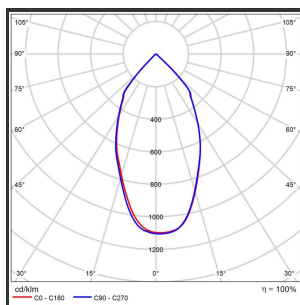

BOLD 10

3000K/CRI80 on/off 9016

Beamangle	60°	IP	IP54
CIE Flux Codes	83 96 99 100 100	Input current	250mA
CRI	90	Color	RAL9016
Colour Deviation (SDCM)	3 sdcM	Led type	COB
Colour Temperature	3000K	Lumen Maintenance	L80B10 bij 50.000
Max. connected Load	10W	Lumen/W	135lm/W
Connected Voltage	220-240V	Luminous flux of luminaire	1000lm
Dim	No	Material Housing	Aluminium
Dimensions	Ø90x100	Material Lens/Reflector/Diffusor	Glass
Energy Efficiency Class	D	Mounting Type	Plafond
Forward Voltage	25V	PF	0,9
Frequency	50-60Hz	UGR	<19
IK	02	Weight	400g