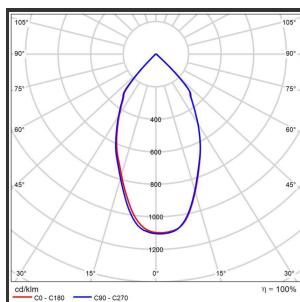

BOLD 25

3000K/CRI80 on/off 9005

Beamangle	60°	IP	IP54
CIE Flux Codes	85 99 100 100 100	Input current	600mA
CRI	90	Color	RAL9005
Colour Deviation (SDCM)	3 sdcM	Led type	COB
Colour Temperature	3000K	Lumen Maintenance	L80B10 bij 50.000
Max. connected Load	25W	Lumen/W	135lm/W
Connected Voltage	220-240V	Luminous flux of luminaire	2500lm
Dim	No	Material Housing	Aluminium
Dimensions	Ø110x120	Material Lens/Reflector/Diffusor	Glass
Energy Efficiency Class	D	Mounting Type	Plafond
Forward Voltage	30-40V	PF	0,9
Frequency	50-60Hz	Protection Class	I
IK	02	UGR	<19
		Weight	800g