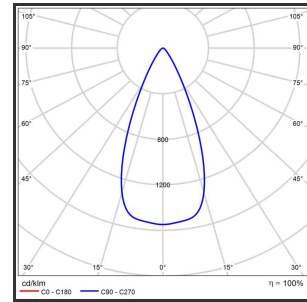

OCULI

Aluminium 9010 3000K/CR180 45° triac

Beamangle	45°	IK	02
CIE Flux Codes	96 99 100 100 100	Input current	350mA
Colour Deviation (SDCM)	3 sdcM	IP	IP33
Colour Temperature	3000K	Color	Aluminium
Max. connected Load	5W	Color 2	RAL9010
Connected Voltage	220-240V	Led type	SMD
CRI	>90	Lumen Maintenance	L80B10 bij 50.000
Dim	Triac	Lumen/W	135lm/W
Dimensions	228x54x70	Luminous flux of luminaire	500lm
ENEC	Ja	Material Housing	Aluminium
Energy Efficiency Class	D	Material Lens/Reflector/Diffusor	PMMA
Forward Voltage	15V	Mounting Type	Ceiling
Frequency	50-60Hz	PF	0,9
Glow Wire Test	650°C	Protection Class	I
		UGR	<25