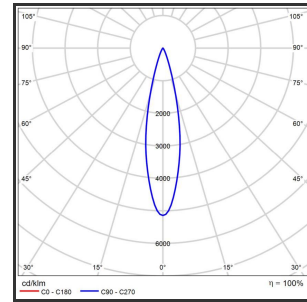

OCULI

Aluminium 9016 3000K/CR180 25° triac

Beamangle	25°	IK	02
CIE Flux Codes	96 99 100 100 100	Input current	350mA
Colour Deviation (SDCM)	3 sdcM	IP	IP33
Colour Temperature	3000K	Color	Aluminium
Max. connected Load	5W	Color 2	RAL9016
Connected Voltage	220-240V	Led type	SMD
CRI	>90	Lumen Maintenance	L80B10 bij 50.000
Dim	Triac	Lumen/W	135lm/W
Dimensions	228x54x70	Luminous flux of luminaire	500lm
ENEC	Ja	Material Housing	Aluminium
Energy Efficiency Class	D	Material Lens/Reflector/Diffusor	PMMA
Forward Voltage	15V	Mounting Type	Ceiling
Frequency	50-60Hz	PF	0,9
Glow Wire Test	650°C	Protection Class	I
		UGR	<25