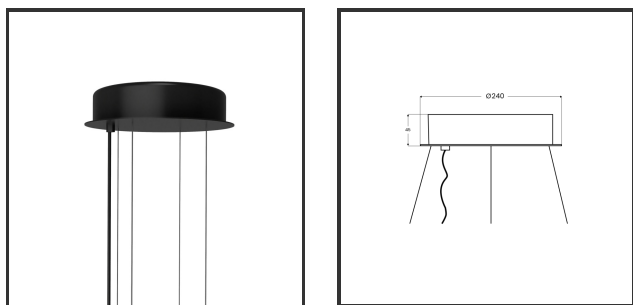

ROSETTE 3 RING Ø240 + KABEL

9005 3 aders 2 meter

Dimensions	Ø240x45	Material Housing	Aluminium
Color	RAL9005	Mounting Type	Plafond
		Suspension Length	2m

Product Description

Reference : 000024834