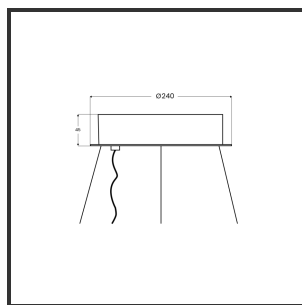

ROSETTE 3 RING Ø240 + KABEL

9016 5 aders 2 meter

Dimensions	Ø240x45	Material Housing	Aluminium
Color	RAL9016	Mounting Type	Plafond
		Suspension Length	2m

Product Description

Reference : 000024839