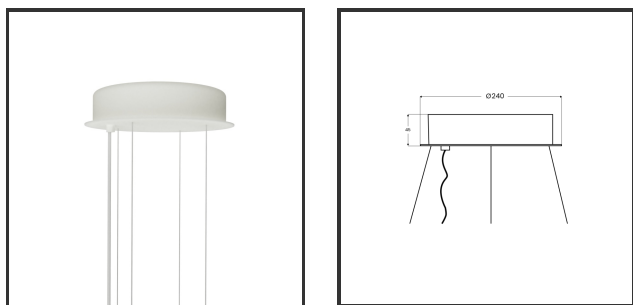

# ROSETTE 3 RING Ø240 + KABEL

9016 3 aders 6meter

Dimensions	Ø240x45	Material Housing	Aluminium
Color	RAL9016	Mounting Type	Plafond
		Suspension Length	6m